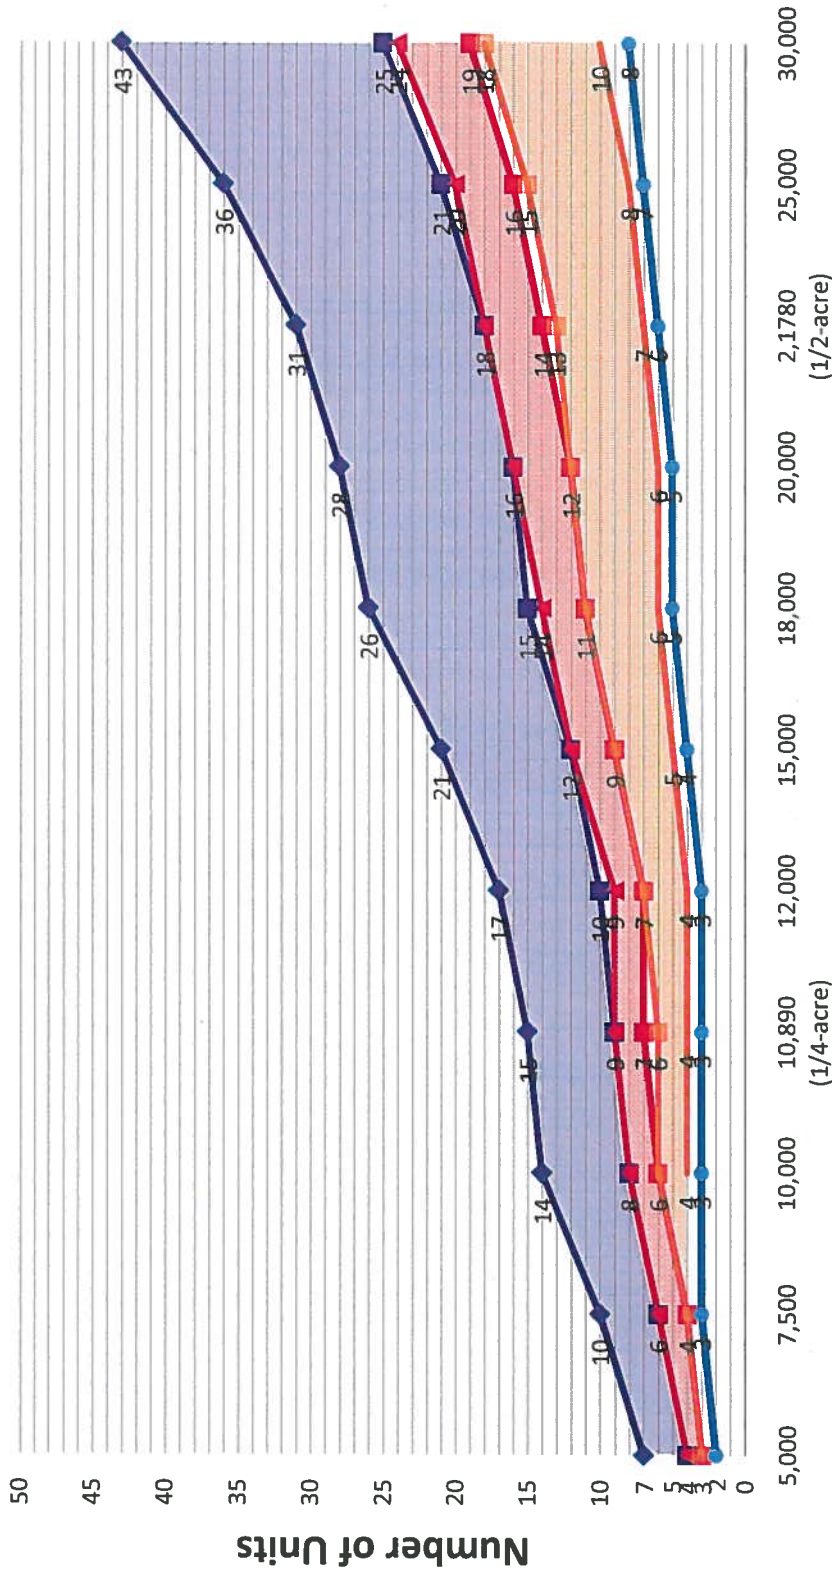

Density Calculations

Lot Size (square feet)

- ◆ Priority Housing Overlay (High = 63 du/ac)
- ◆ Priority Housing Overlay (Low = 49 du/ac)
- High (High = 36 du/ac)
- High (Low = 28 du/ac)
- Medium-High (High = 27 du/ac)
- Base Density