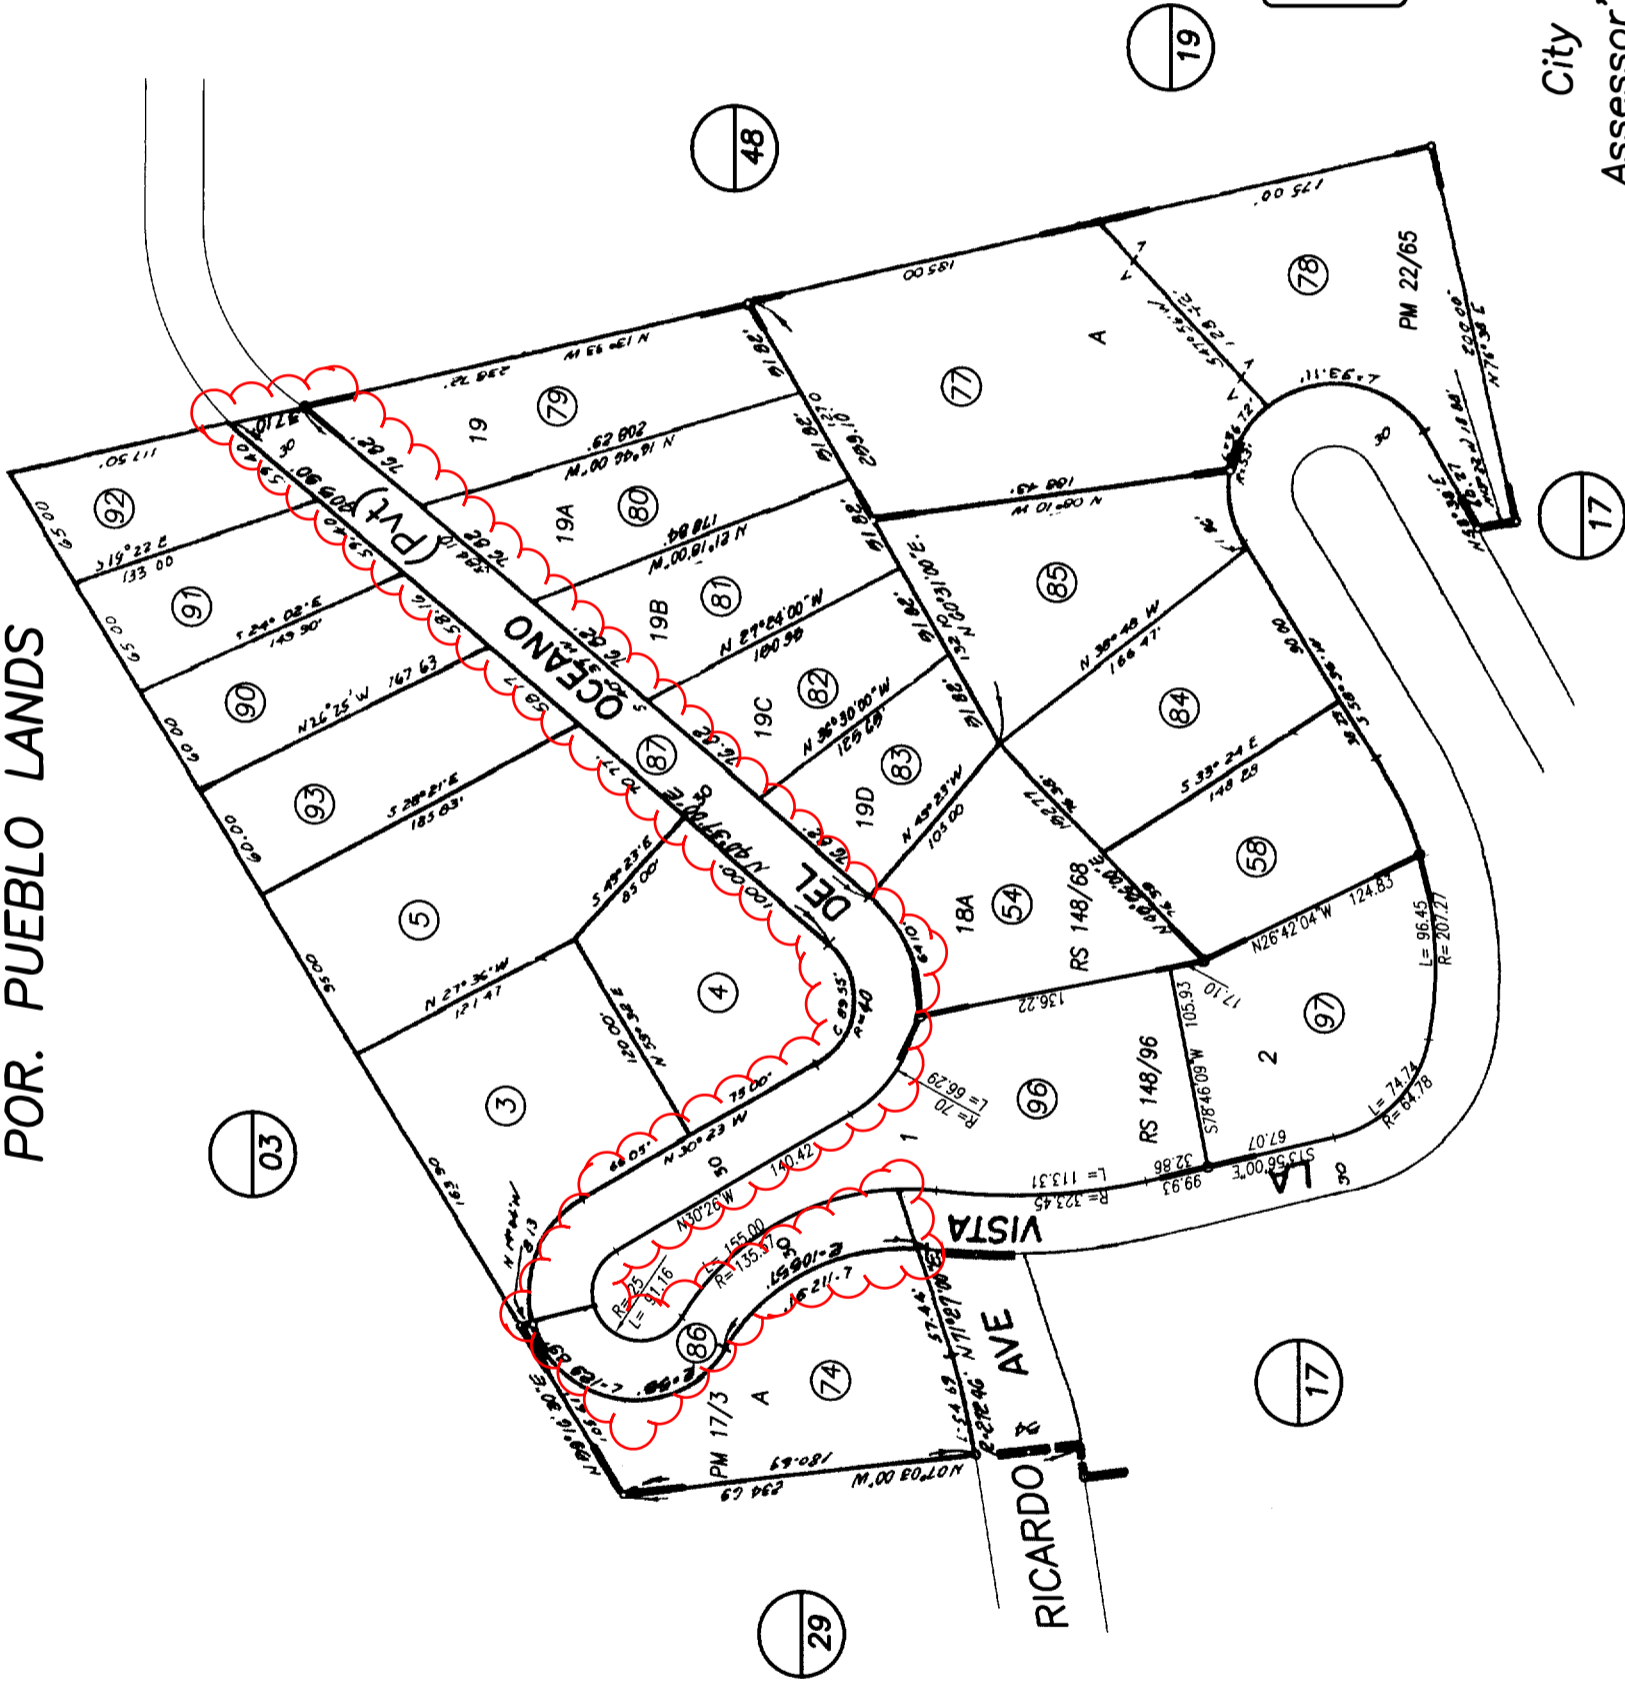

035-18

POR. PUEBLO LANDS

1" = 100'  
scale ±

**NOTICE**  
 Assessor Parcels are for tax assessment purposes only and do not indicate either parcel legality or a valid building site.

City of Santa Barbara  
 Assessor's Map Bk, 035 -Pg, 18  
 County of Santa Barbara, Calif.

70 remapped into voluntary merger  
 12/05 9,10,12,13,17 thru 32,35 thru 45, 47 thru 50,  
 52,62,63,66,67,70 thru 73,89, and 98  
 into new Pg 48