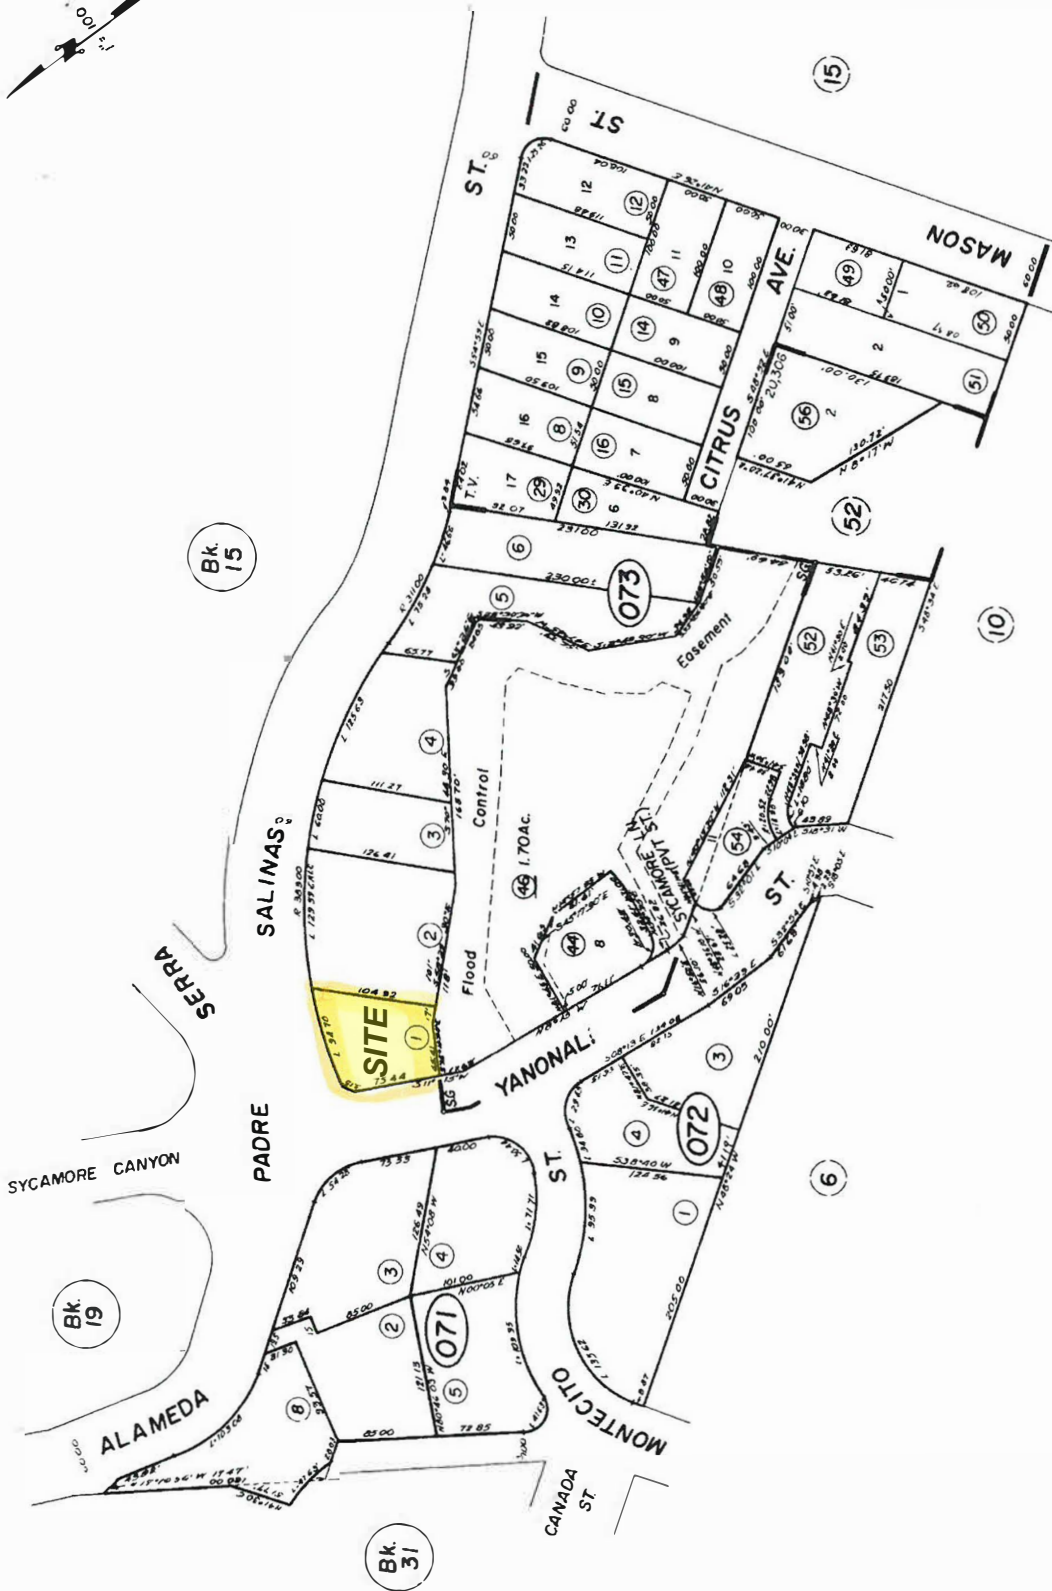

PUEBLO LANDS

Assessor's Map Bk. 17 - Pg. 07
 County of Santa Barbara, Calif.
 07/06 Pg. 52

R. M. Bk. 15, Pg. 86 - Terrace Vista Subdivision
 6/1/65 R.M. Bk. 73, Pg. 100 - Sycamore Gardens (SEE NEXT LINE BELOW)
 10/8/71 R. M. Bk. 78, Pg. 47 - Sycamore Gardens - reversed to acreage
 6/11/81 R. M. Bk. 121, Pg. 35-36 - Tract 20,306

NOTE - Assessor's Block Numbers Shown in Ellipses
 Assessor's Parcel Numbers Shown in Circles