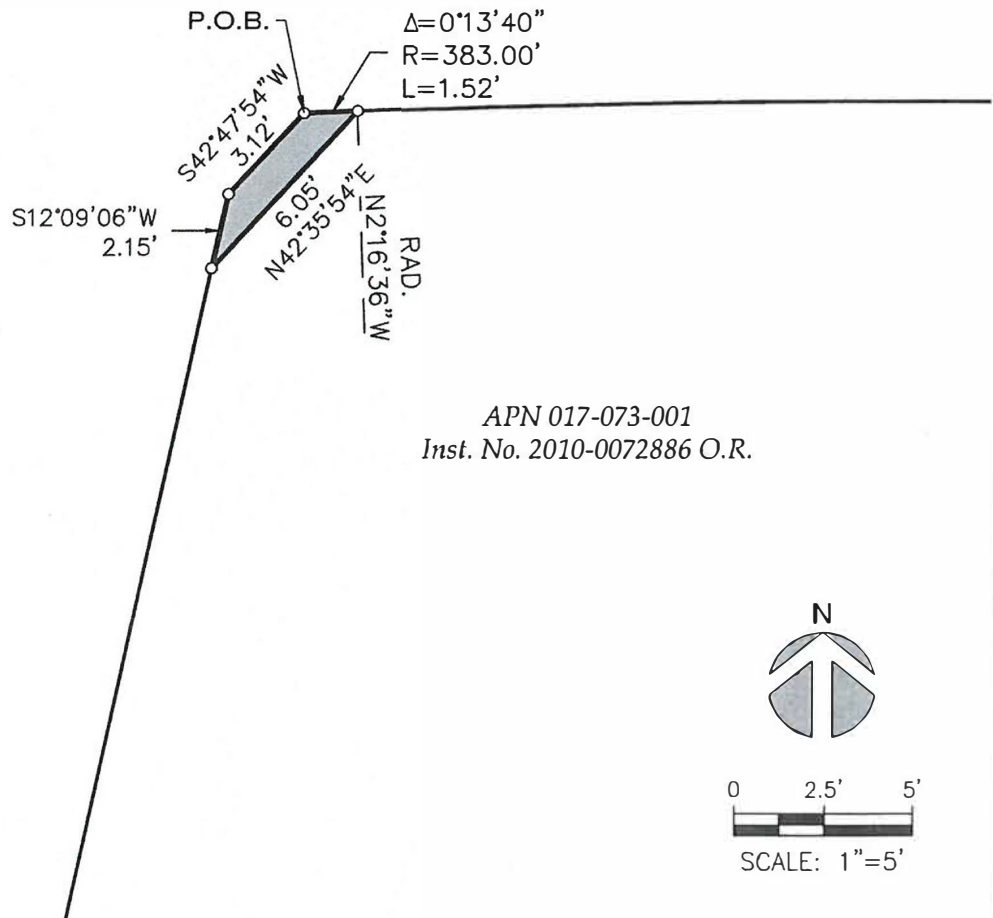

Exhibit "B"

LEGEND

P.O.B. - Point of Beginning

**N SALINAS STREET**

**SYCAMORE CANYON ROAD**

201 N. Calle Cesar Chavez, Ste 300  
Santa Barbara, CA 93103  
805.692.6921 Phone

ENGINEERING  
PLANNING  
SURVEYING  
CONSTRUCTION MANAGEMENT

CISBA.140287 \* Sidewalk ESMT.dwg \* 5/25/2016 \* RCS \* E-FILE

**SIDEWALK EASEMENT**  
Portion of APN 017-073-001  
City of Santa Barbara  
County of Santa Barbara  
4.96 ± SQ. FT.