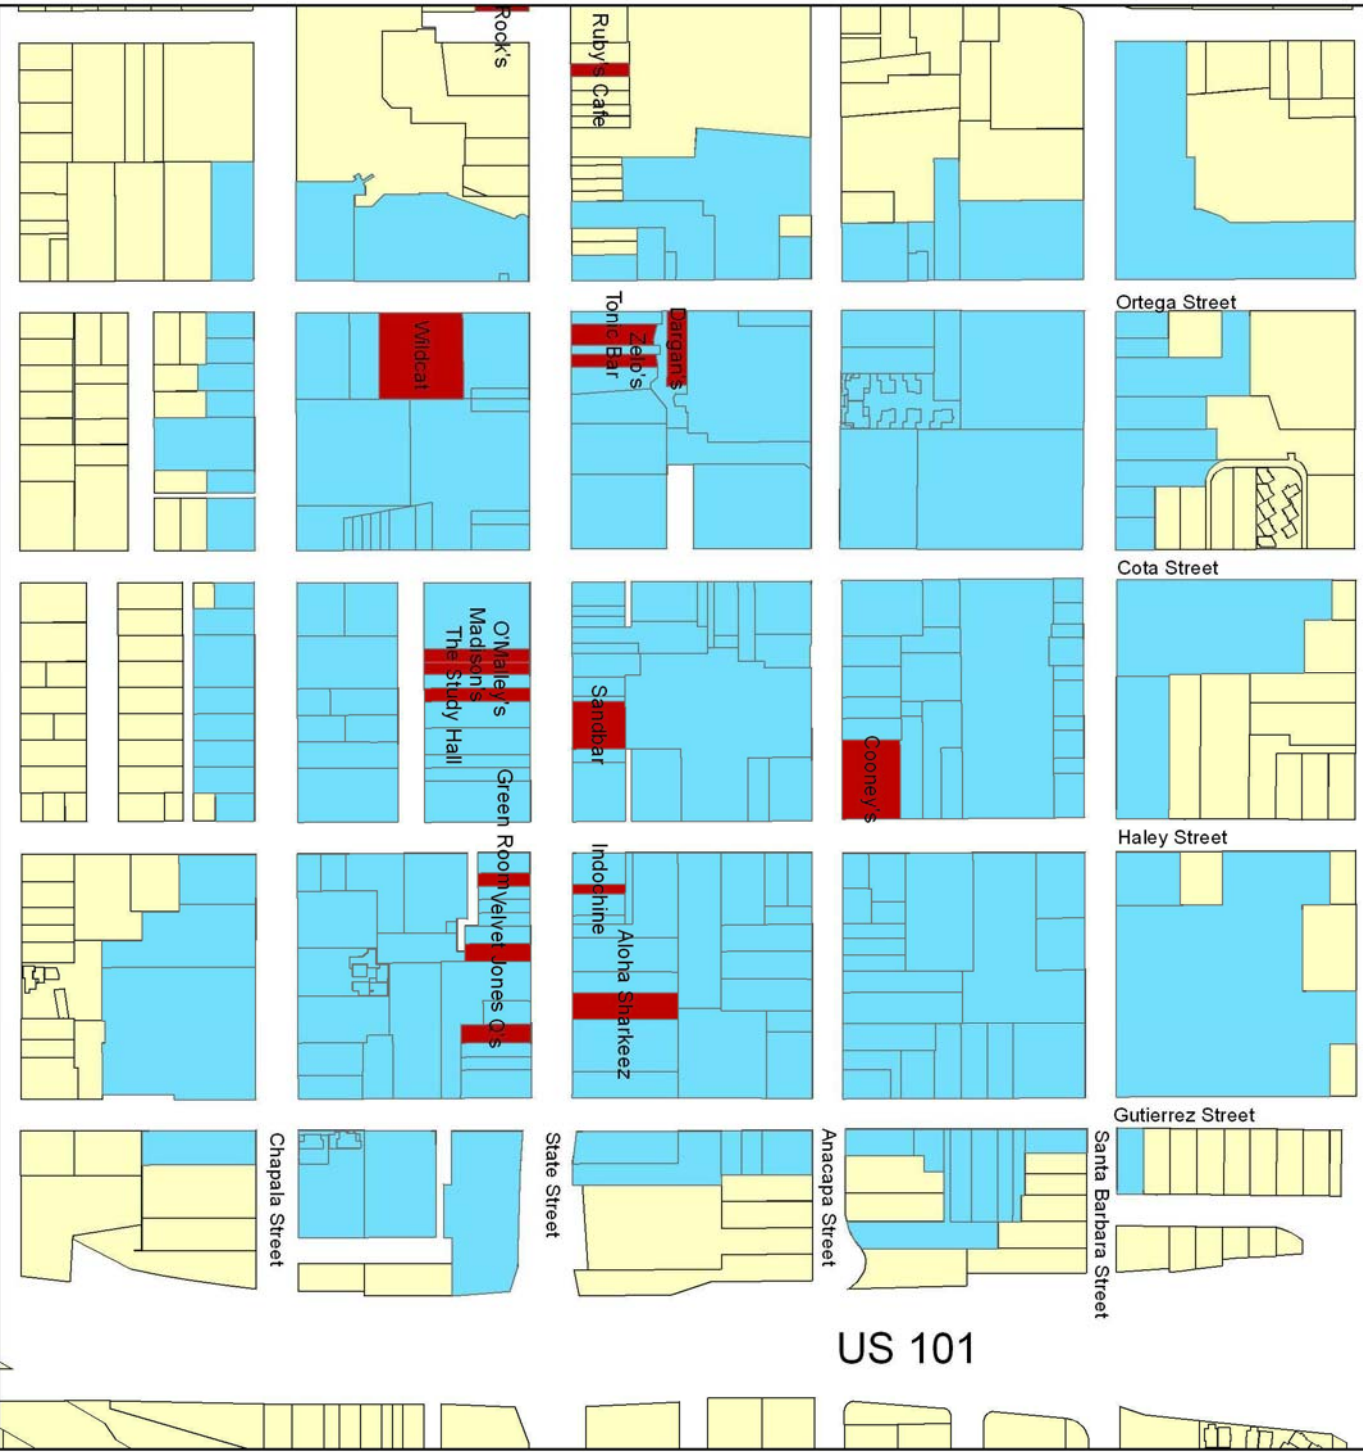

# Dance Permits in the Area A

In this illustration, State Street runs horizontally

	Dance Permits
	Area A
	Parcels