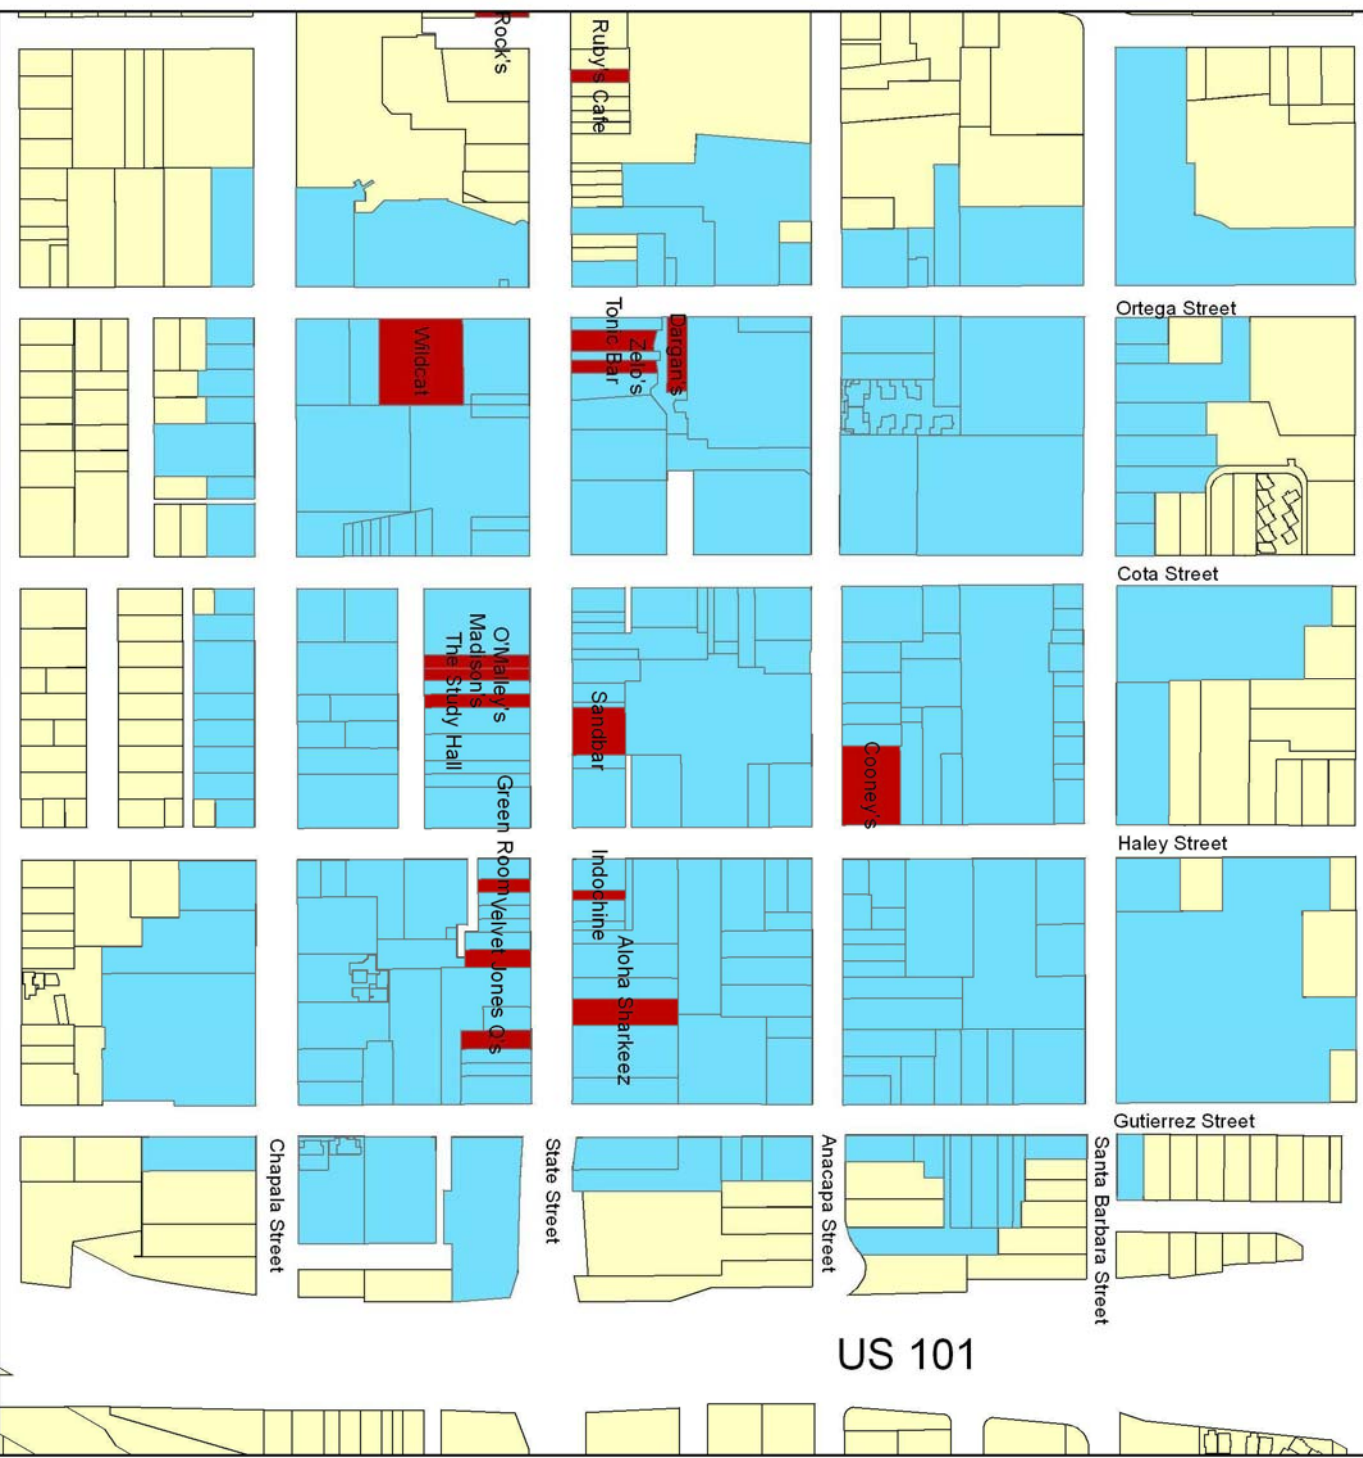

Dance Permits in the Area A

In this illustration, State Street runs horizontally

- Dance Permits
- Area A
- Parcels