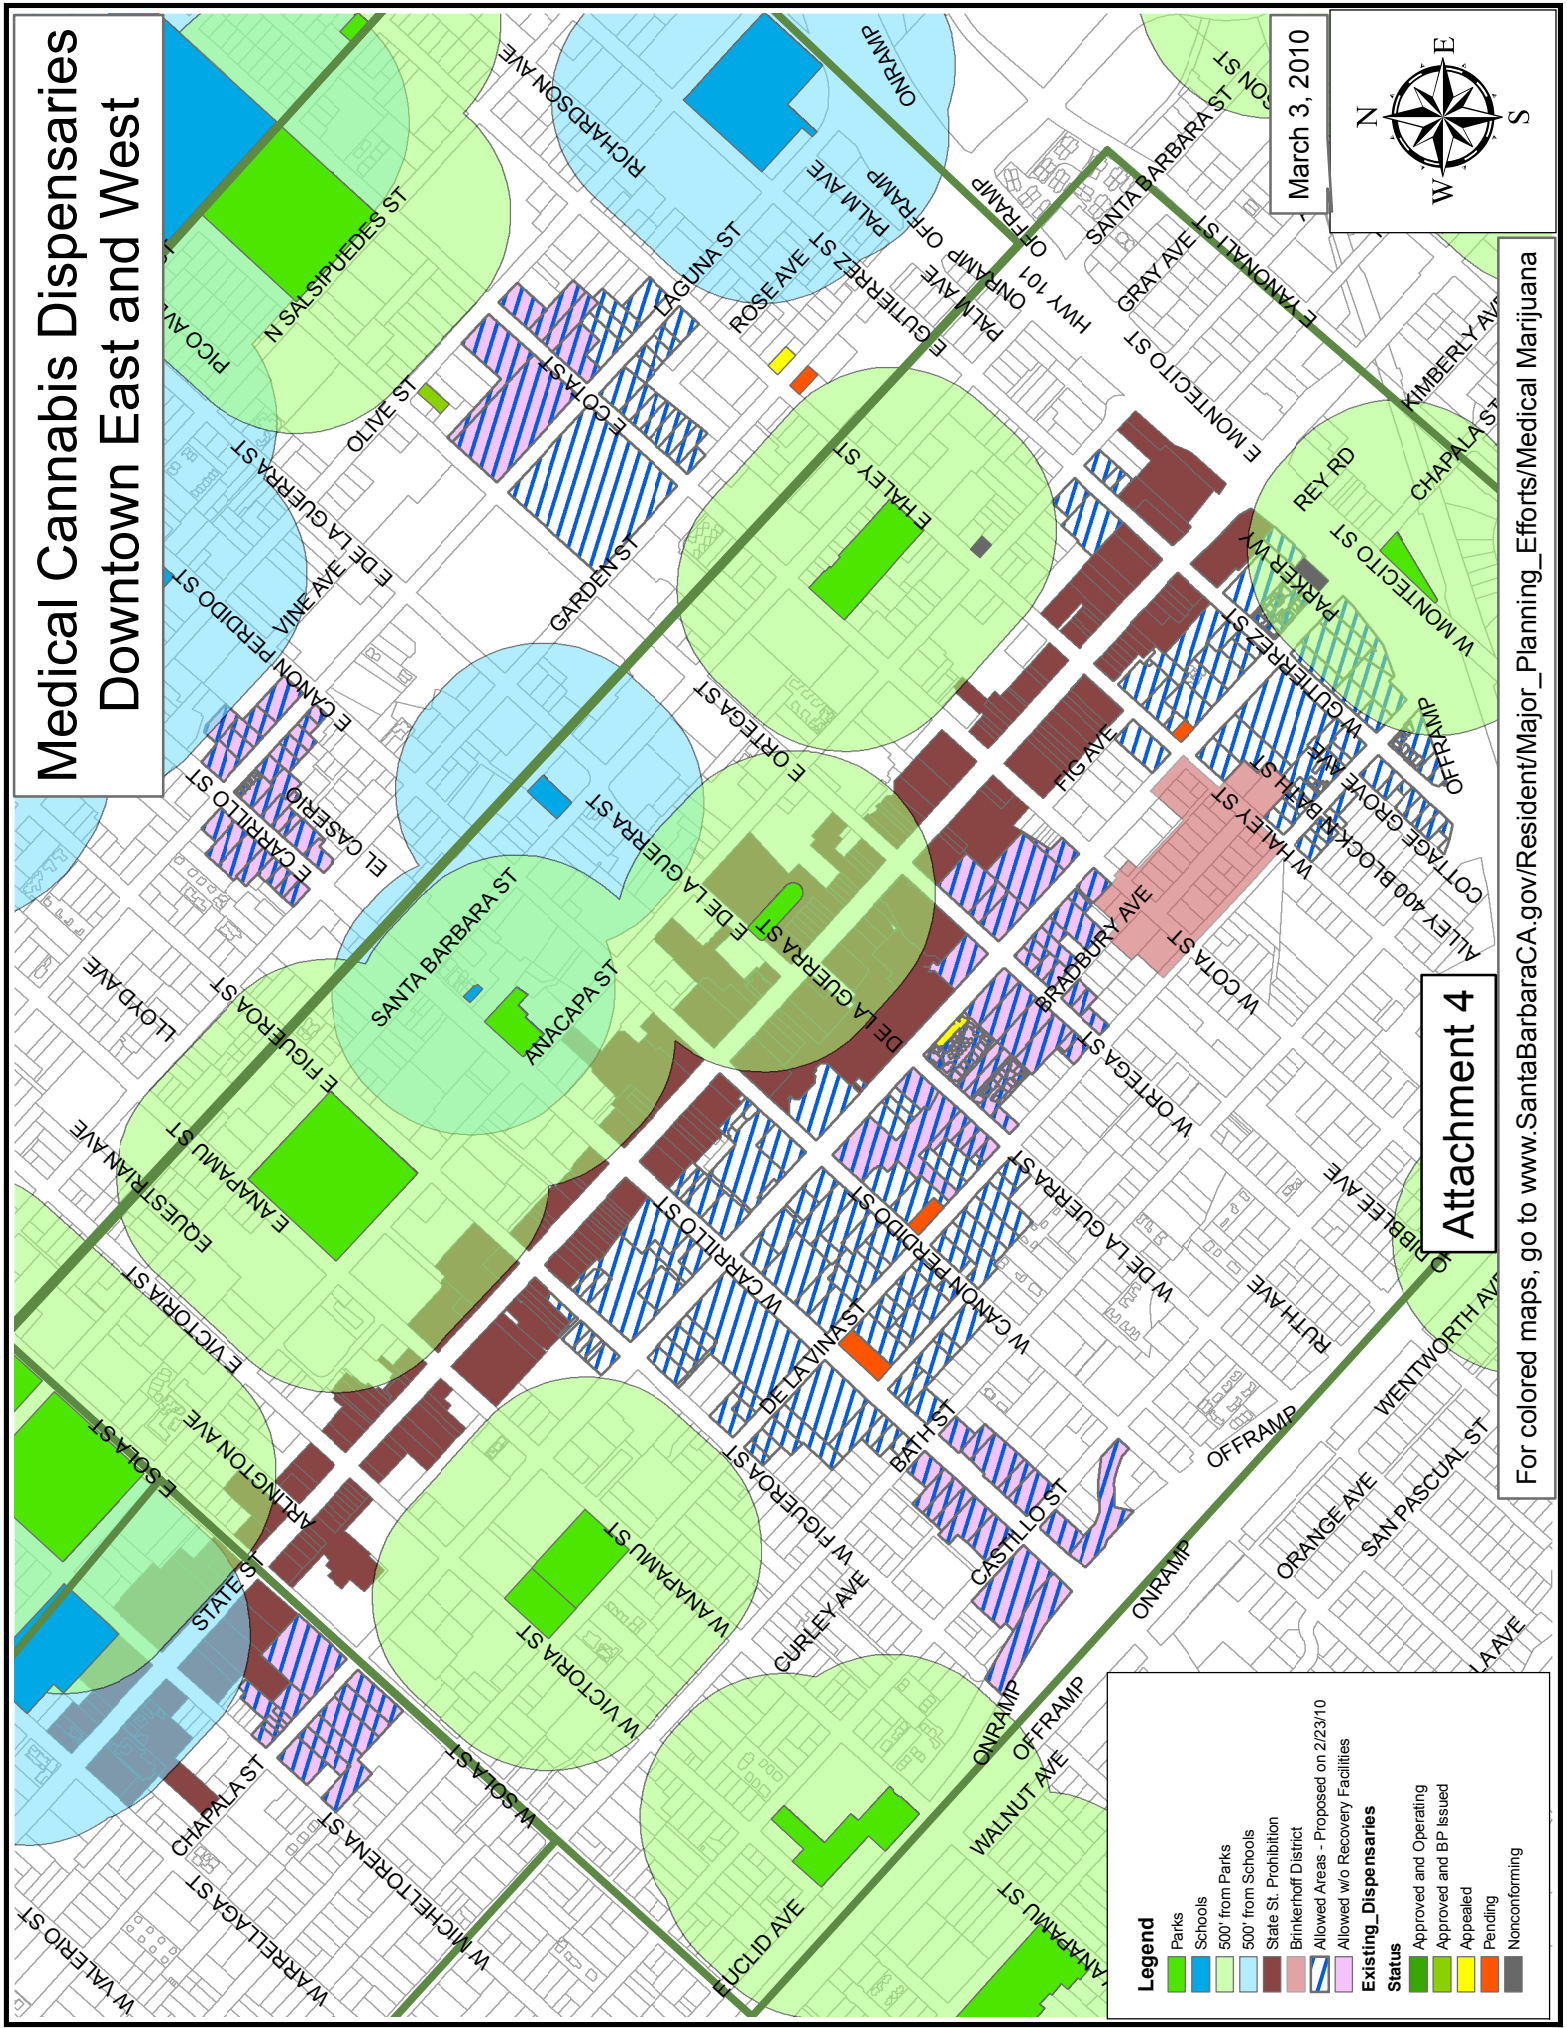

Medical Cannabis Dispensaries Downtown East and West

March 3, 2010

Legend

- Parks
- Schools
- 500' from Parks
- 500' from Schools
- State St. Prohibition
- Brinkerhoff District
- Allowed Areas - Proposed on 2/23/10
- Allowed w/o Recovery Facilities

Existing_Dispensaries

Status

- Approved and Operating
- Approved and BP Issued
- Appealed
- Pending
- Nonconforming

Attachment 4

For colored maps, go to [www.SantaBarbaraCA.gov/Resident/Major_Planning/Major_Resident_Efforts/Medical Marijuana](http://www.SantaBarbaraCA.gov/Resident/Major_Planning/Major_Resident_Efforts/Medical_Marijuana)