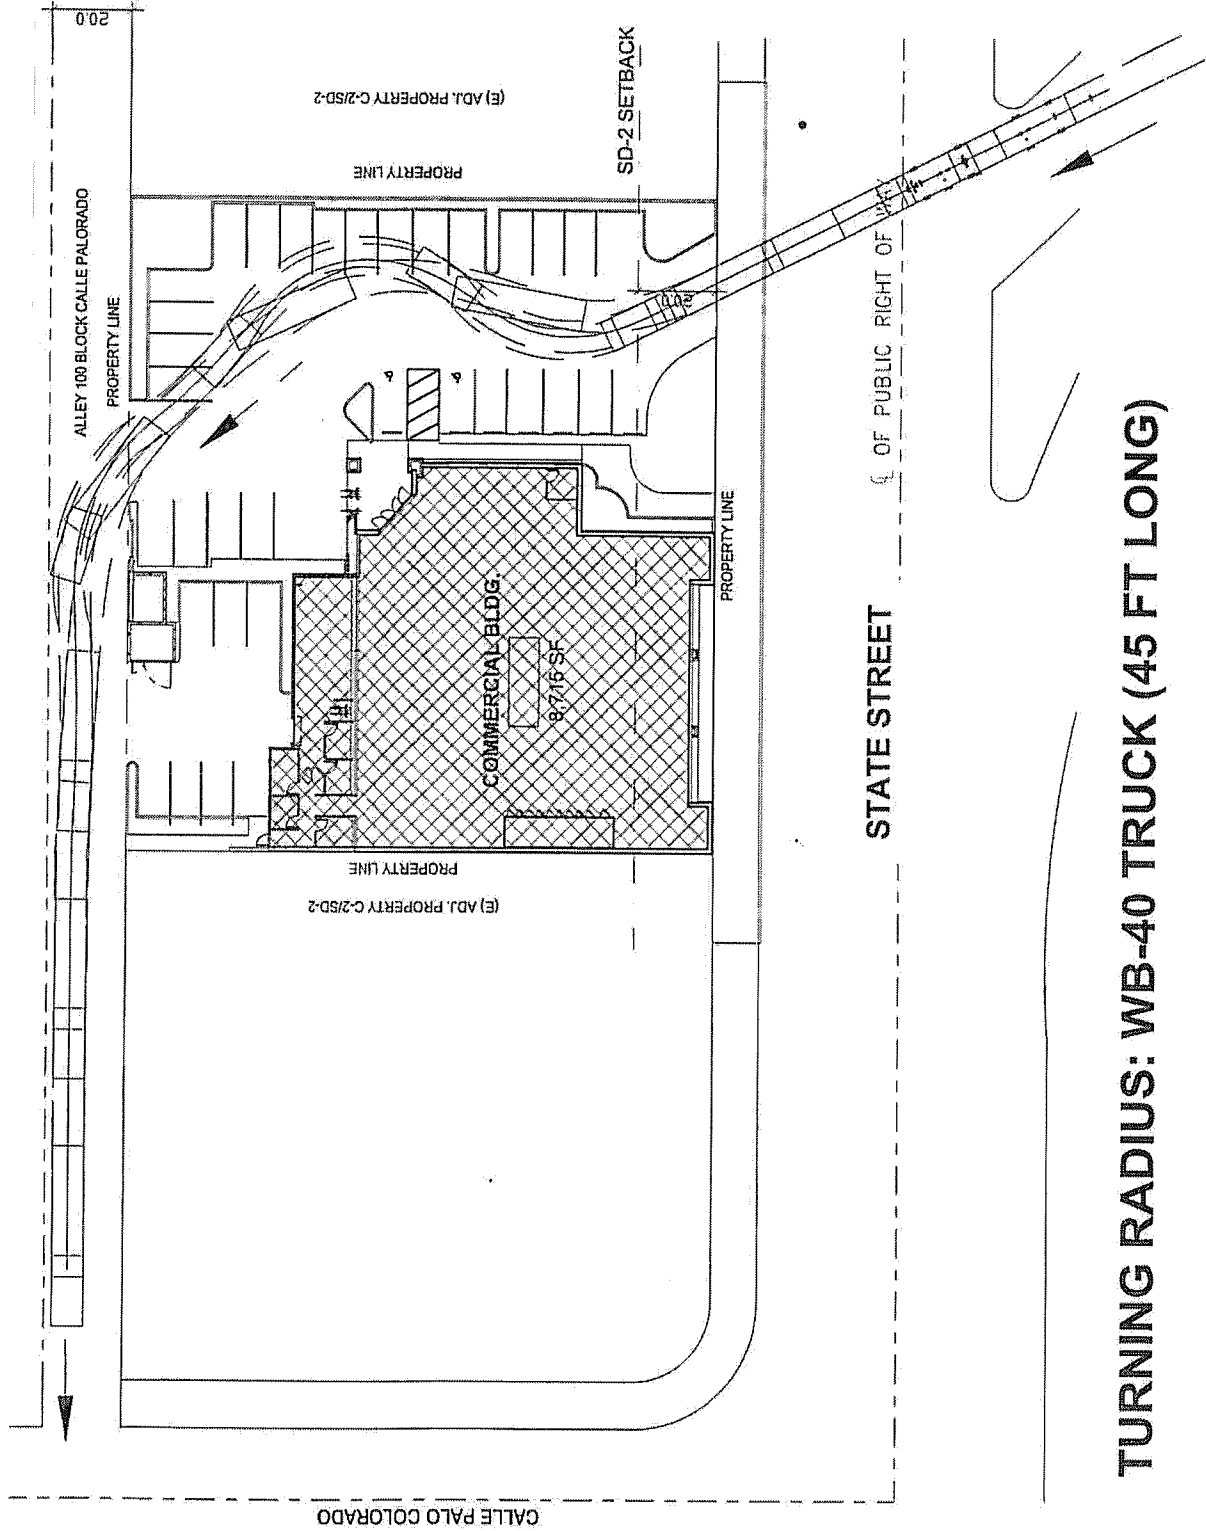

SANTA BARBARA

**3" X 3"
LAMINATED
DECAL**

TURNING RADIUS: SU TRUCK (30 FT LONG) & SEMI-TRAILER (55 FT LONG) PARKING IN ALLEY

Exhibit C2

TURNING RADIUS: WB-40 TRUCK (45 FT LONG)