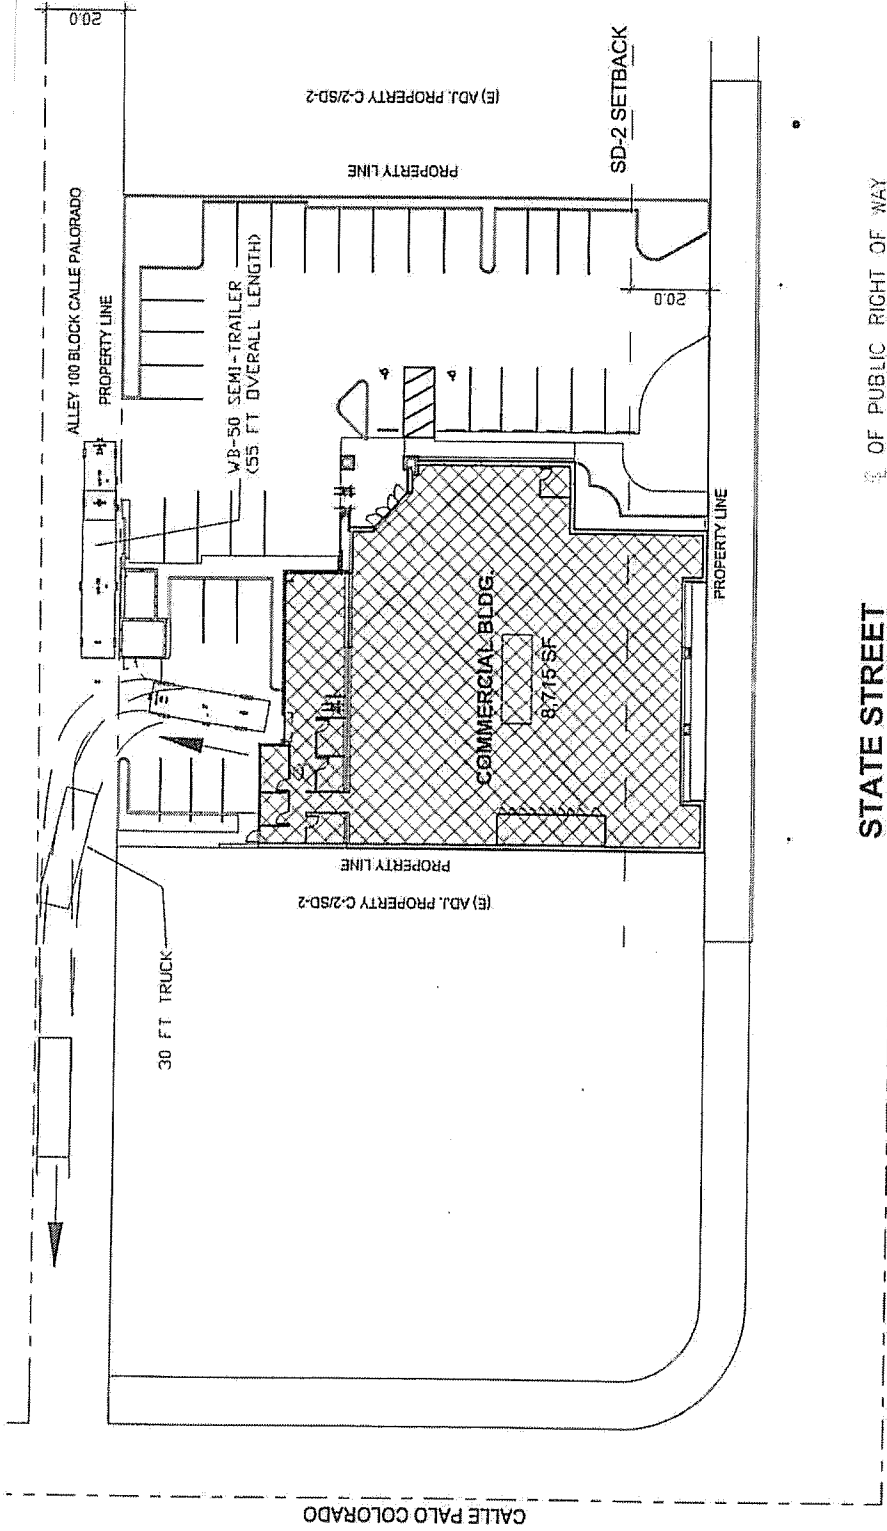

SANTA BARBARA

**3" X 3"
LAMINATED
DECAL**

TURNING RADIUS: SU TRUCK (30 FT LONG) & SEMI-TRAILER (55 FT LONG) PARKING IN ALLEY

Exhibit C2

TURNING RADIUS: WB-40 TRUCK (45 FT LONG)